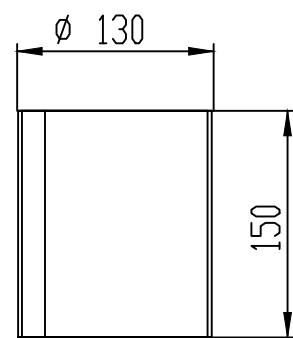

Transport packaging

1. Deviation of the actual weight of the nominal can be up to 10%

UNLESS OTHERWISE SPECIFIED: DIMENSIONS ARE IN MILLIMETERS SURFACE FINISH: TOLERANCES: ISO 2768-c LINEAR: ANGULAR:				FINISH:		DO NOT SCALE DRAWING		REVISION	
						TITLE: Landscape Barrier plastic H150 black 9 m			
DRAWN: LYY				SIGNATURE:		DATE: 15.02.22		ARTICLE: 8215-N	
CHK'D: LMK								A3	
APPV'T:									
MFG:						MATERIAL: Plastic			
Q.A:						WEIGHT: 1.13 kg		SCALE: 1:5	
						SHEET 1 OF 1			